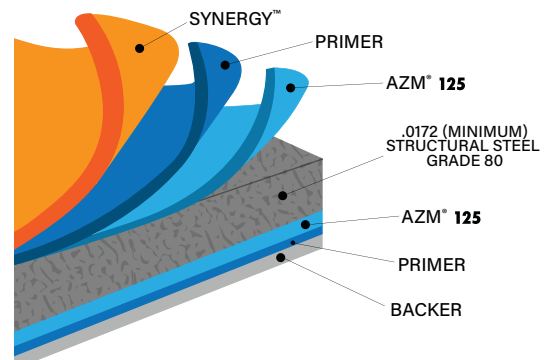

CHALK RESISTANCE

A white powdery residue or appearance on the surface of the panel is evidence of chalking. Chalking is a direct result of a breakdown in the resin that is, most often, the result of environmental weathering.

ORIGINAL

CHALK RATE
OVER TIME

FADE RESISTANCE

A gradual change in the panel's paint color or gloss is known as fading. Fading occurs when there is a breakdown in the pigment caused by direct panel exposure to the sun's UV rays.

ORIGINAL

FADE RATE
OVER TIME